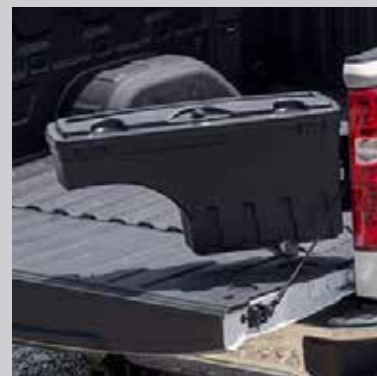

Bed Products

Swing-Out Bed Toolbox Passenger

Provides a lockable and weatherproof storage compartment for tools etc. Is mounted onto the side and the rear wheelhouse which provides easy access to your items. Not compatible with side mounted bed boxes.

Details	Part No.
Swing-Out Bed Toolbox (Left)	19417390

Swing-Out Bed Toolbox Driver

Provides a lockable and weatherproof storage compartment for tools etc. Is mounted onto the side and the rear wheelhouse which provides easy access to your items. Not compatible with side mounted bed boxes.

Details	Part No.
Swing-Out Bed Toolbox (Right)	19417391

Side-Mounted Bed Storage Box

Side mounted left and right, lockable. Not compatible with Swing Out Toolboxes.

Details	Part No.
Side-Mounted Bed Storage Box	84705350

Electric Retractable Tonneau Cover

The Retractable Tonneau Cover offers quick and easy operation with reinforced durability and added protection. With a push of a button, this cover automatically opens and closes with its commercial grade electric motor and convenient key fob. Does not include tools represented in image. Not compatible with Accessory Storage/Toolboxes.

Details	Part No.
Electric Retractable Tonneau Cover	19419470

Please contact your nearest GMSV Dealer for details on availability, pricing and fitment.

BROUGHT TO YOU BY